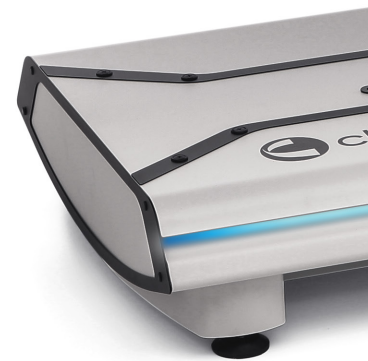

TRITON® 6e

Spinal Distraction System

Modern technology and spinal distraction
in service of treating lower back pain

TRITON® 6E

Chattanooga's Next Generation Distraction Table

Throughout history, spinal distraction has been utilized as a treatment option to help relieve peripheral radiation/sciatica and pain associated with various spine injuries and pathologies.

Key Features

- One of the most advanced electric traction tables, powered by 6 modern actuators, assist in friction-free movement of head, pelvic, chest and leg sections
- Ideally positioned hand remote control allows for easy access around the table
- 6-section treatment table to provide maximum patient comfort in prone and supine positions for manual and traction therapy
- Pelvic tilt section can be adjusted from 0° to 20° to provide flexion of lumbar spine and to help address pelvic asymmetry
- Head piece can be repositioned from -30° to +40° to allow easy access to thoracic and cervical spine
- Atmospheric LED light system in table frame, with cycling or fixed modes
- Tuck-away grab bars for hanging traction without thoracic restraint
- Heated cushions provide greater patient comfort
- Easy to transport and secure once in place
- Complete range of accessories to suit every patient need

Intuitive remote hand control for all moving parts

Repositional headpiece (-30° to +40°)

Foldaway grab bar

Adjustable arm rests (-30° to +40°)

4 retractable feet/casters

Pelvic tilt section
(0° to 20°)

Table controls regulate
both heating and lighting
functions

Adjustable leg
section
(0° to +45°)

Triton DTS°
traction unit
(4798)

Removable
axilla posts
(83215ME)

Pivoting traction mount

Integrated cable and
power cord system

Personal
Authorisation
Safety System
(PASS)